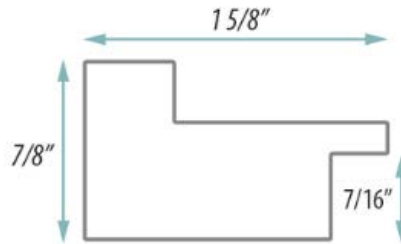

SPECIFICATION SHEET

FRAMED MIRROR MODEL#:
FM 83991-15X30

FRAMED MIRRORS COLLECTION

FEATURES:

- ONE 15X30" HIGH RESOLUTION SILVER PLATE GLASS MIRROR SIZE W/ DECORATIVE FRAME.
- "WALL HUGGER" HANGERS FOR MOUNTING INCLUDED.
- STANDARD MOUNTING STYLE IS VERTICAL. FOR HORIZONTAL, PLEASE SPECIFY WHEN ORDERING.
- PACKED IN FOUR WALL (FOLDED DOUBLE WALL) CORRUGATION.
- STYLE: RUSTIC/DISTRESSED
- COLOR: BROWN
- FINISH: RUSTIC BARNWOOD

MIRROR FINISHES:

- FLAT POLISHED EDGE
- BEVELED EDGE

OVERALL SIZE DIMENSION: 18 1/4" WIDE X 33 1/4" HIGH X 1" DEEP